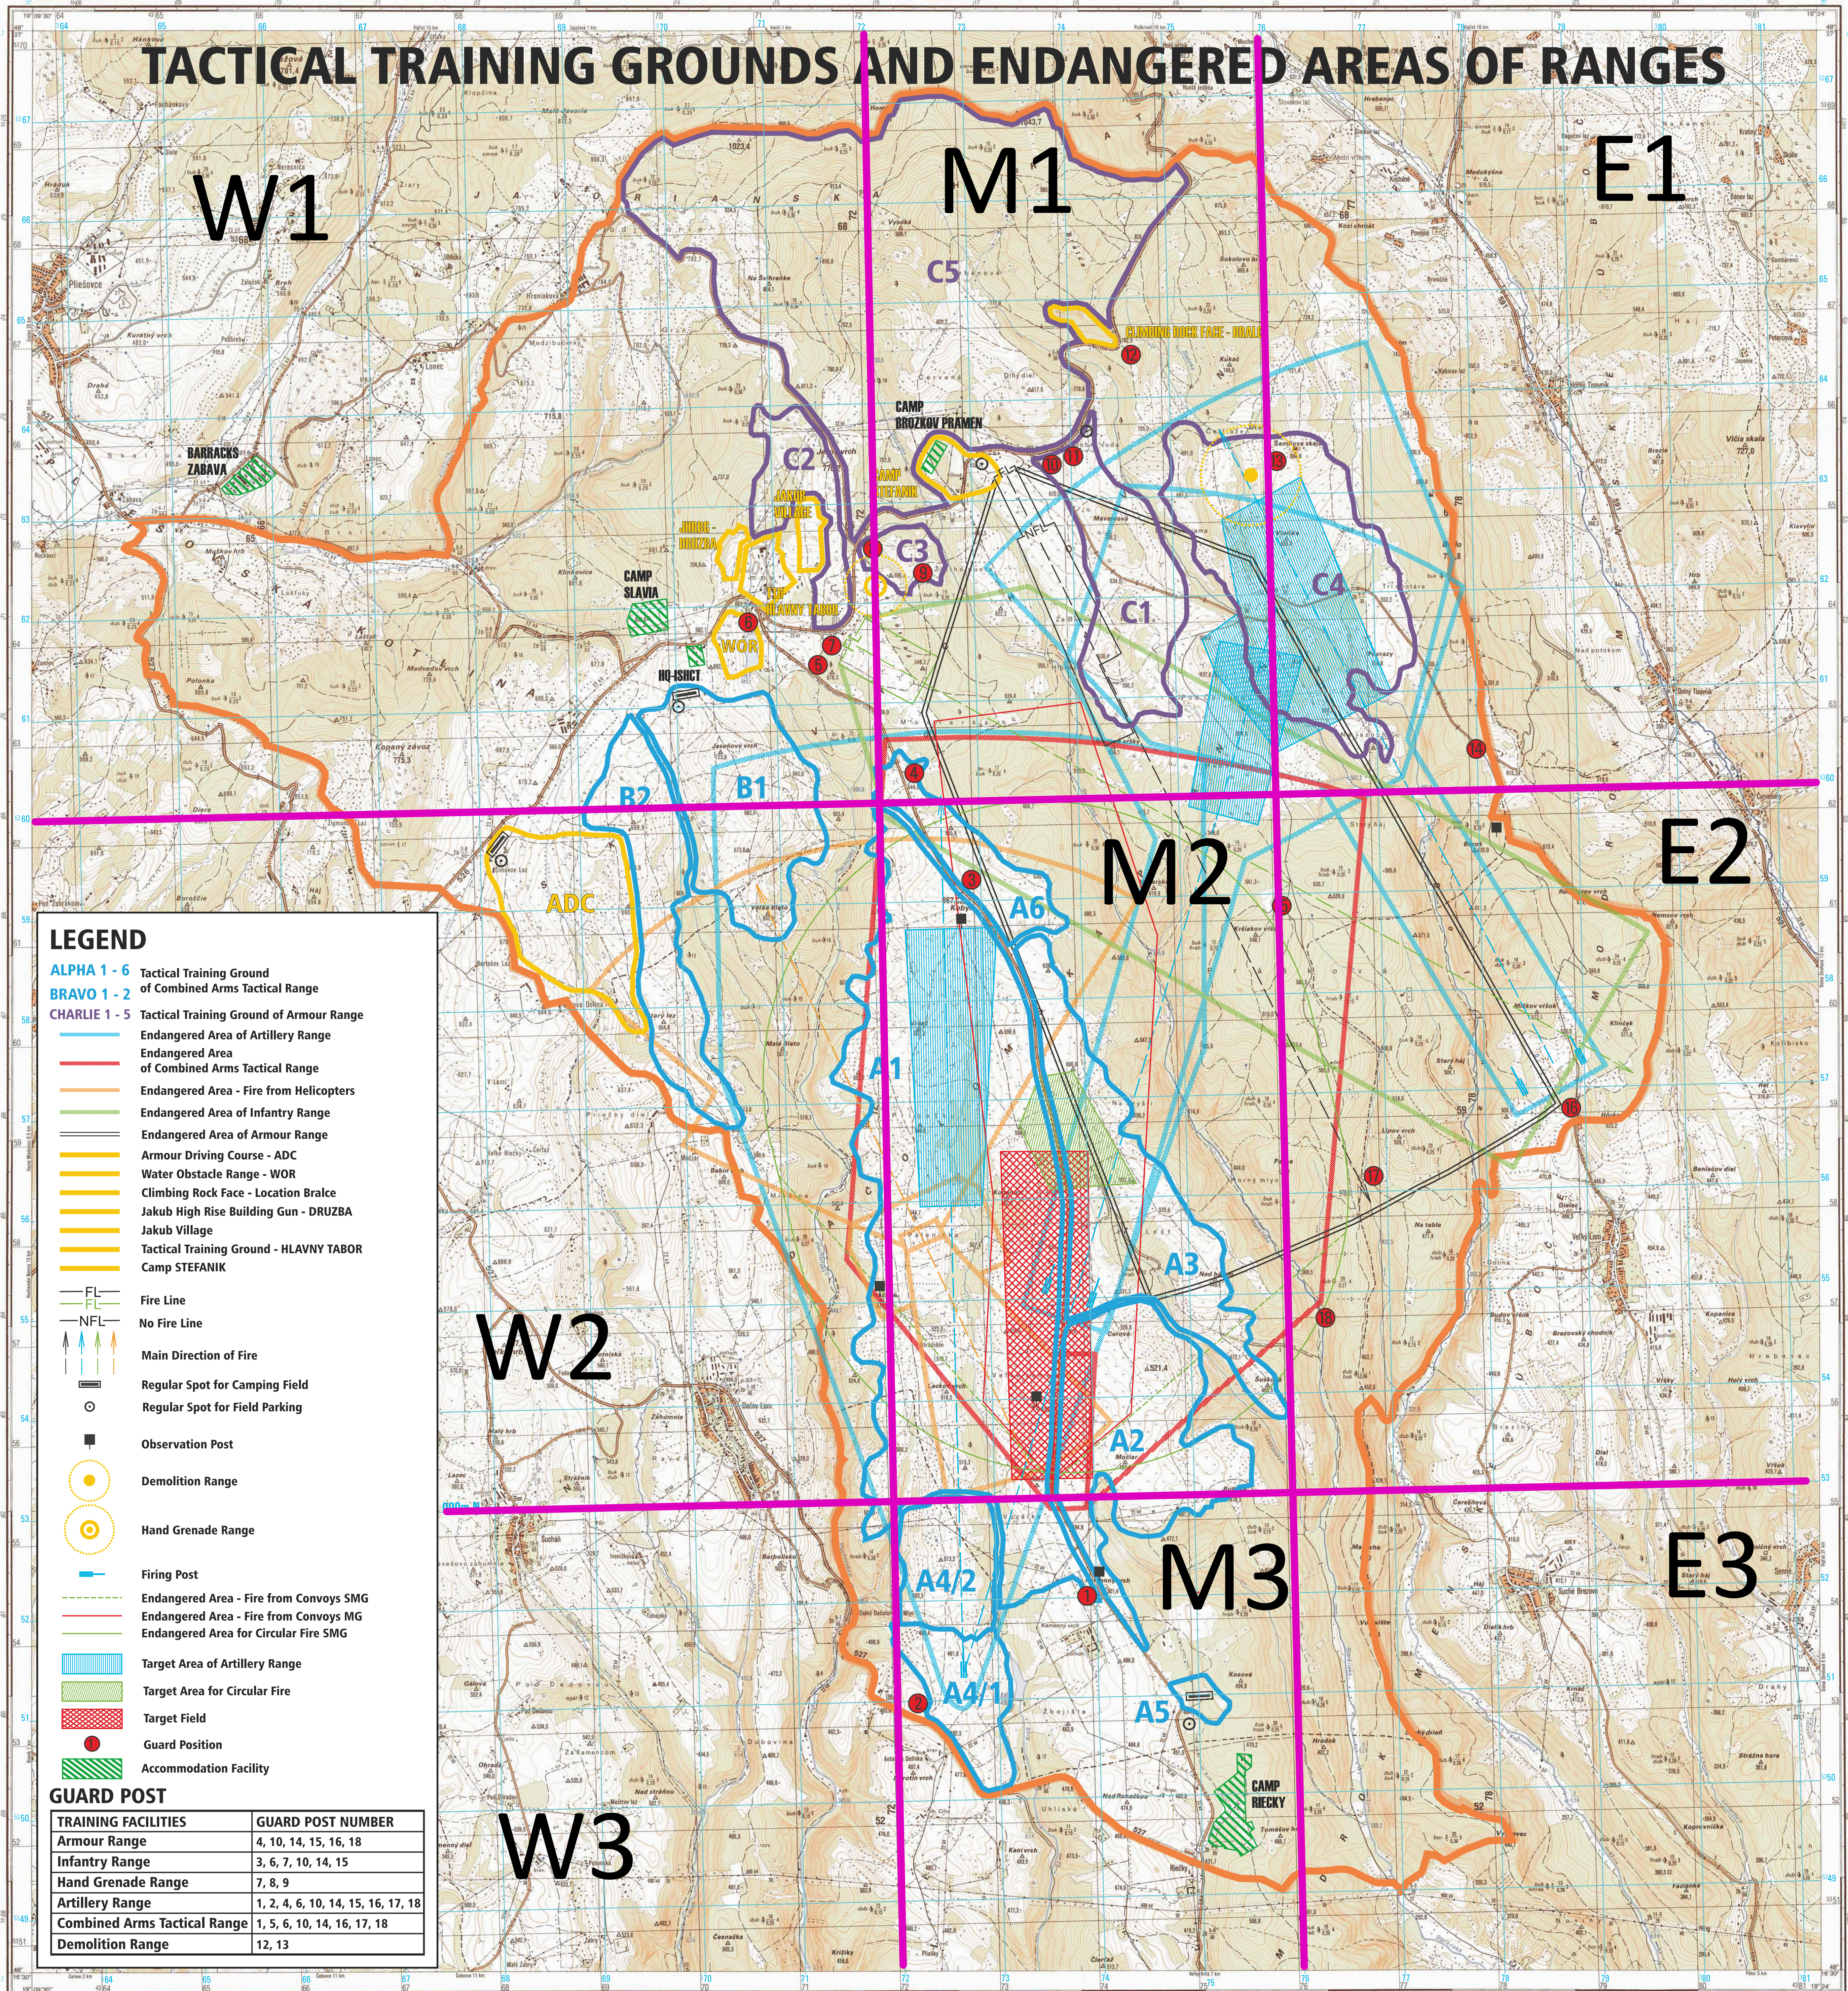

# TACTICAL TRAINING GROUNDS AND ENDANGERED AREAS OF RANGES

## LEGEND

- ALPHA 1 - 6** Tactical Training Ground of Combined Arms
- BRAVO 1 - 2** Tactical Training Ground of Armour Range
- CHARLIE 1 - 5** Tactical Training Ground of Infantry Range
- Endangered Area of Artillery Range
- Endangered Area of Combined Arms Tactical Range
- Endangered Area - Fire from Helicopters
- Endangered Area of Infantry Range
- Endangered Area of Armour Range
- Armour Driving Course - ADC
- Water Obstacle Range - WOR
- Climbing Rock Face - Location Brace
- Jakub High Rise Building Gun - DRUZBA
- Jakub Village
- Tactical Training Ground - HLAVNY TABOR
- Camp STEFANIKA
- Fire Line
- No Fire Line
- Main Direction of Fire
- Regular Spot for Camping Field
- Regular Spot for Field Parking
- Observation Post
- Demolition Range
- Hand Grenade Range
- Firing Post
- Endangered Area - Fire from Convoys SMG
- Endangered Area - Fire from Convoys MG
- Endangered Area for Circular Fire SMG
- Target Area of Artillery Range
- Target Area for Circular Fire
- Target Field
- Guard Position
- Accommodation Facility

## GUARD POST

TRAINING FACILITIES	GUARD POST NUMBER
Armour Range	4, 10, 14, 15, 16, 18
Infantry Range	3, 6, 7, 10, 14, 15
Hand Grenade Range	7, 8, 9
Artillery Range	1, 2, 4, 6, 10, 14, 15, 16, 17, 18
Combined Arms Tactical Range	1, 5, 6, 10, 14, 16, 17, 18
Demolition Range	12, 13